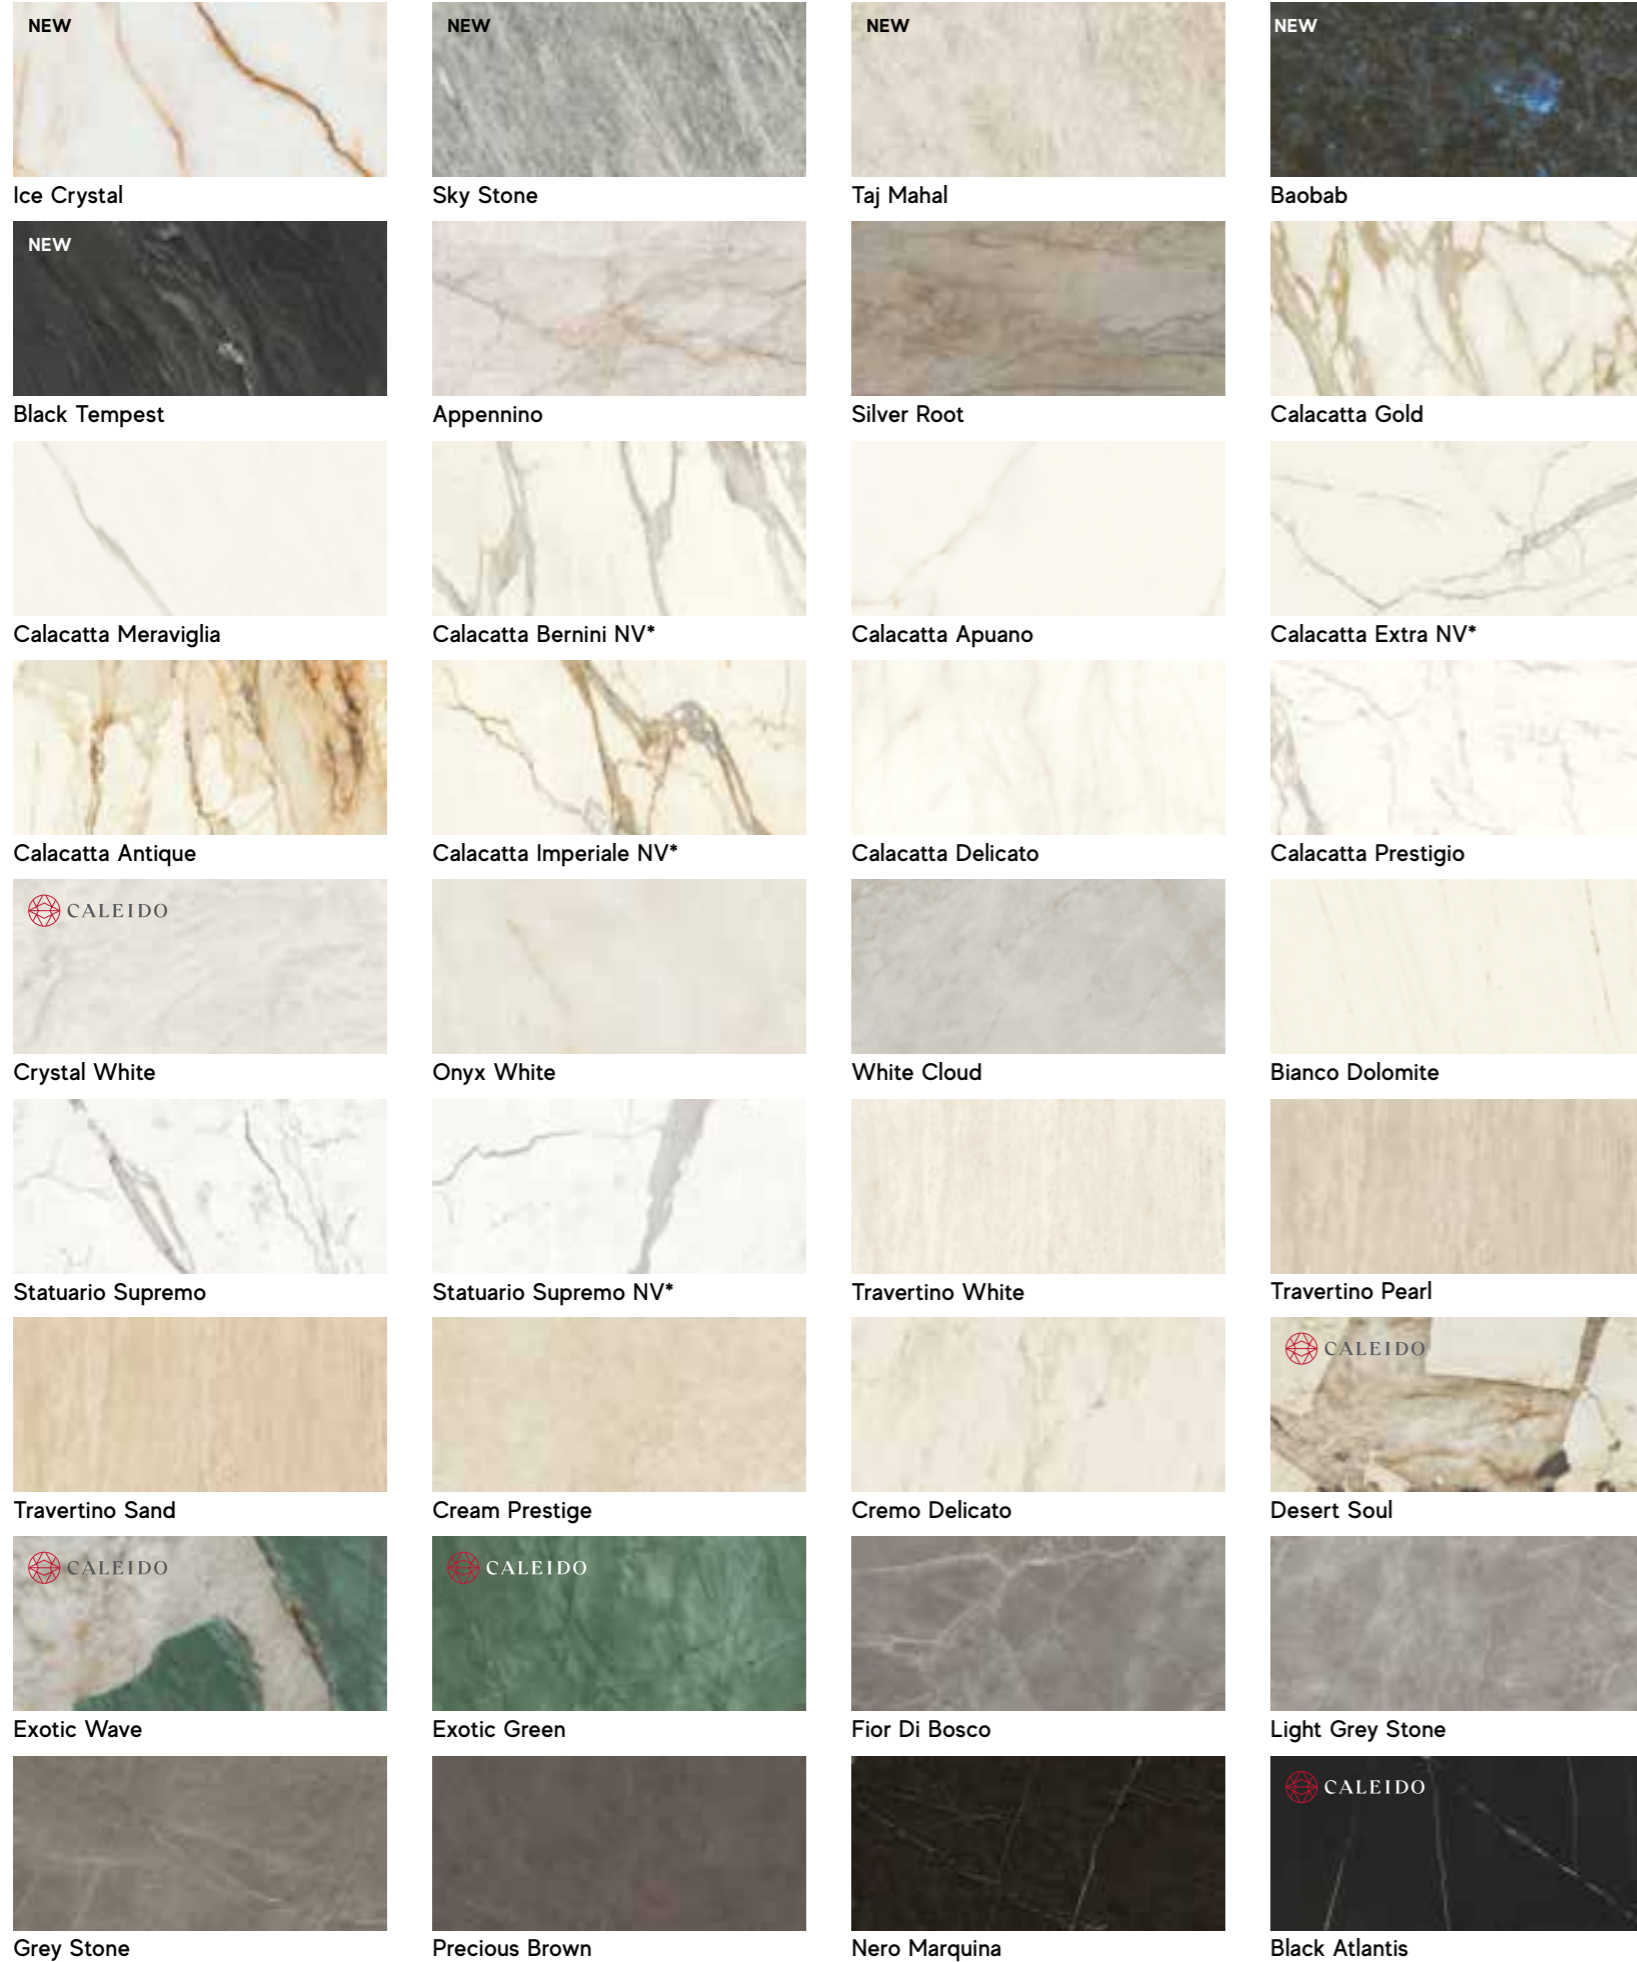

Color range

MARBLE LOOK