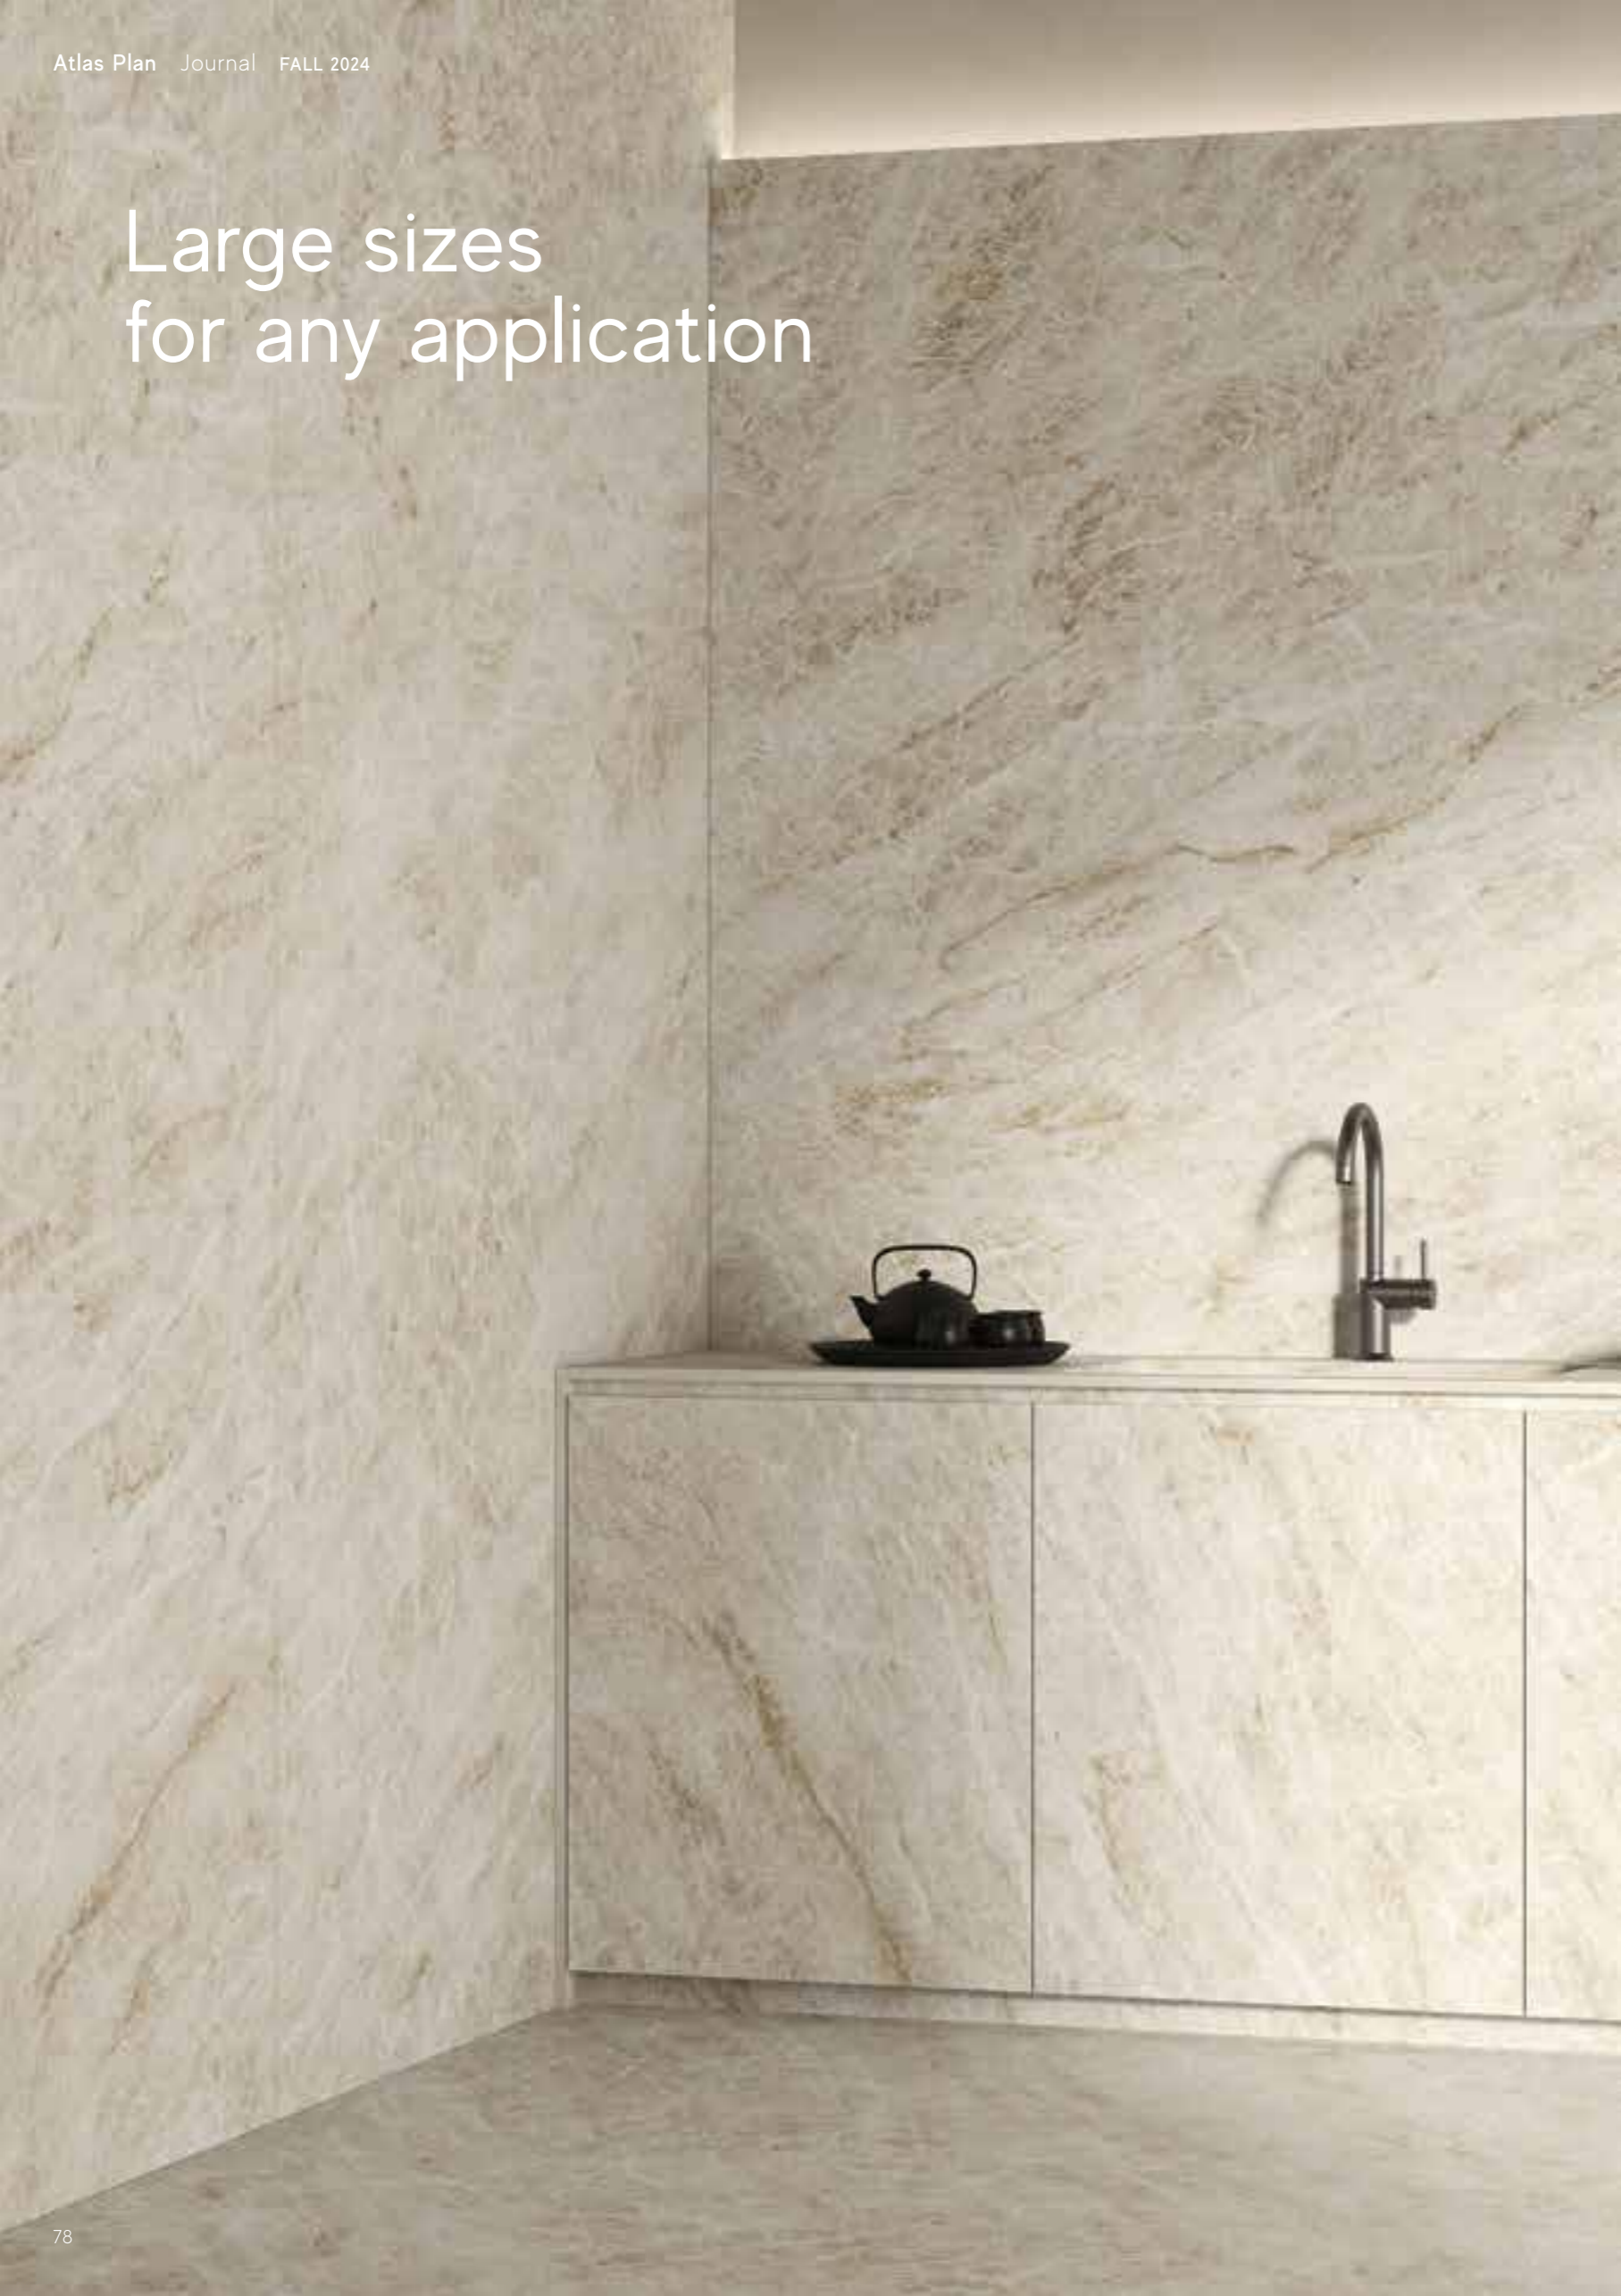

Matte

Large sizes for any application

- Furniture
- Countertops
- Sinks
- Facades
- Wall
- Floor

not rectified porcelain slabs

162 x 324 cm

≡ 12, 20 mm

159 x 324 cm

≡ 20 mm