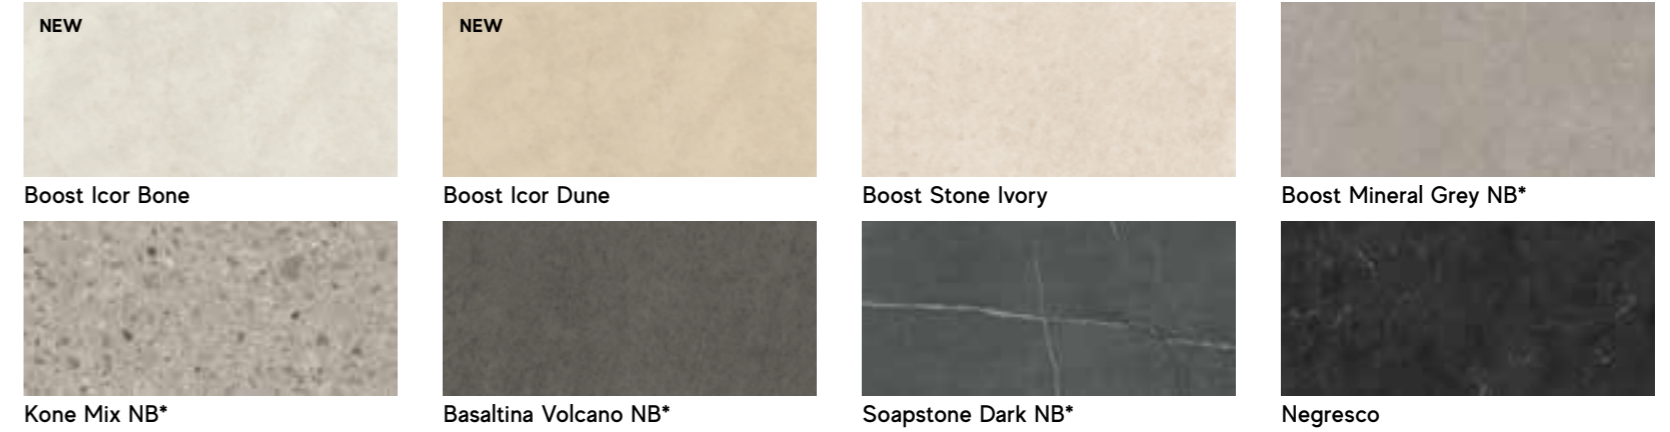

Color range

MARBLE LOOK

STONE LOOK

CONCRETE LOOK

SOLID LOOK

WOOD LOOK

METAL LOOK